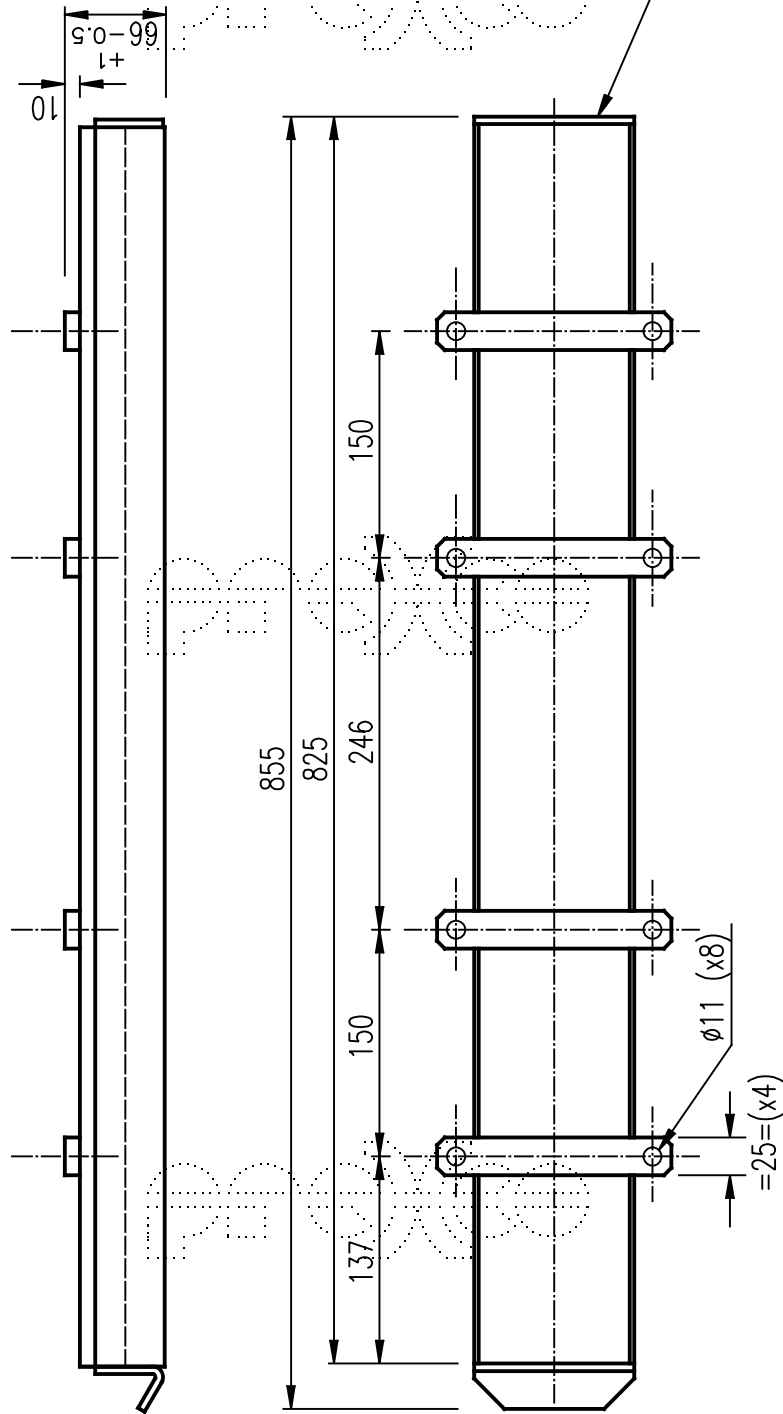

78901DMI08

www.prexco.it

PROGETTO/job:

PARTE/item:

TITOLO/title:

DOC.N.

STANDARD

8 BLOCKS MAGNET ASSY

OUTLINE

78901DMI08

SCALA 1:5

Rev.	Data	Dis/by	Appr.
0	31/10/08	FP	PREXCO

1 WEIGHT: 39 KG

2 FINISH: HOT DIP GALV. - MAGNETS RESIN FILLED IN SS BOX

CAR MOTION: MAGNETS ON TRACK  
 CAR MOTION: MAGNETS ON CAR