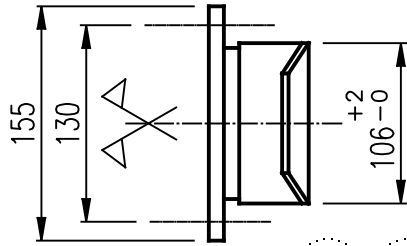

OUTLINE

78901DMI08

SCALA 1:5

Rev.	Data	Dis/by	Appr.
0	31/10/08	FP	PREXCO

1 WEIGHT: 39 KG

2 FINISH: HOT DIP GALV. - MAGNETS RESIN FILLED IN SS BOX

CAR MOTION: MAGNETS ON TRACK  
 CAR MOTION: MAGNETS ON CAR